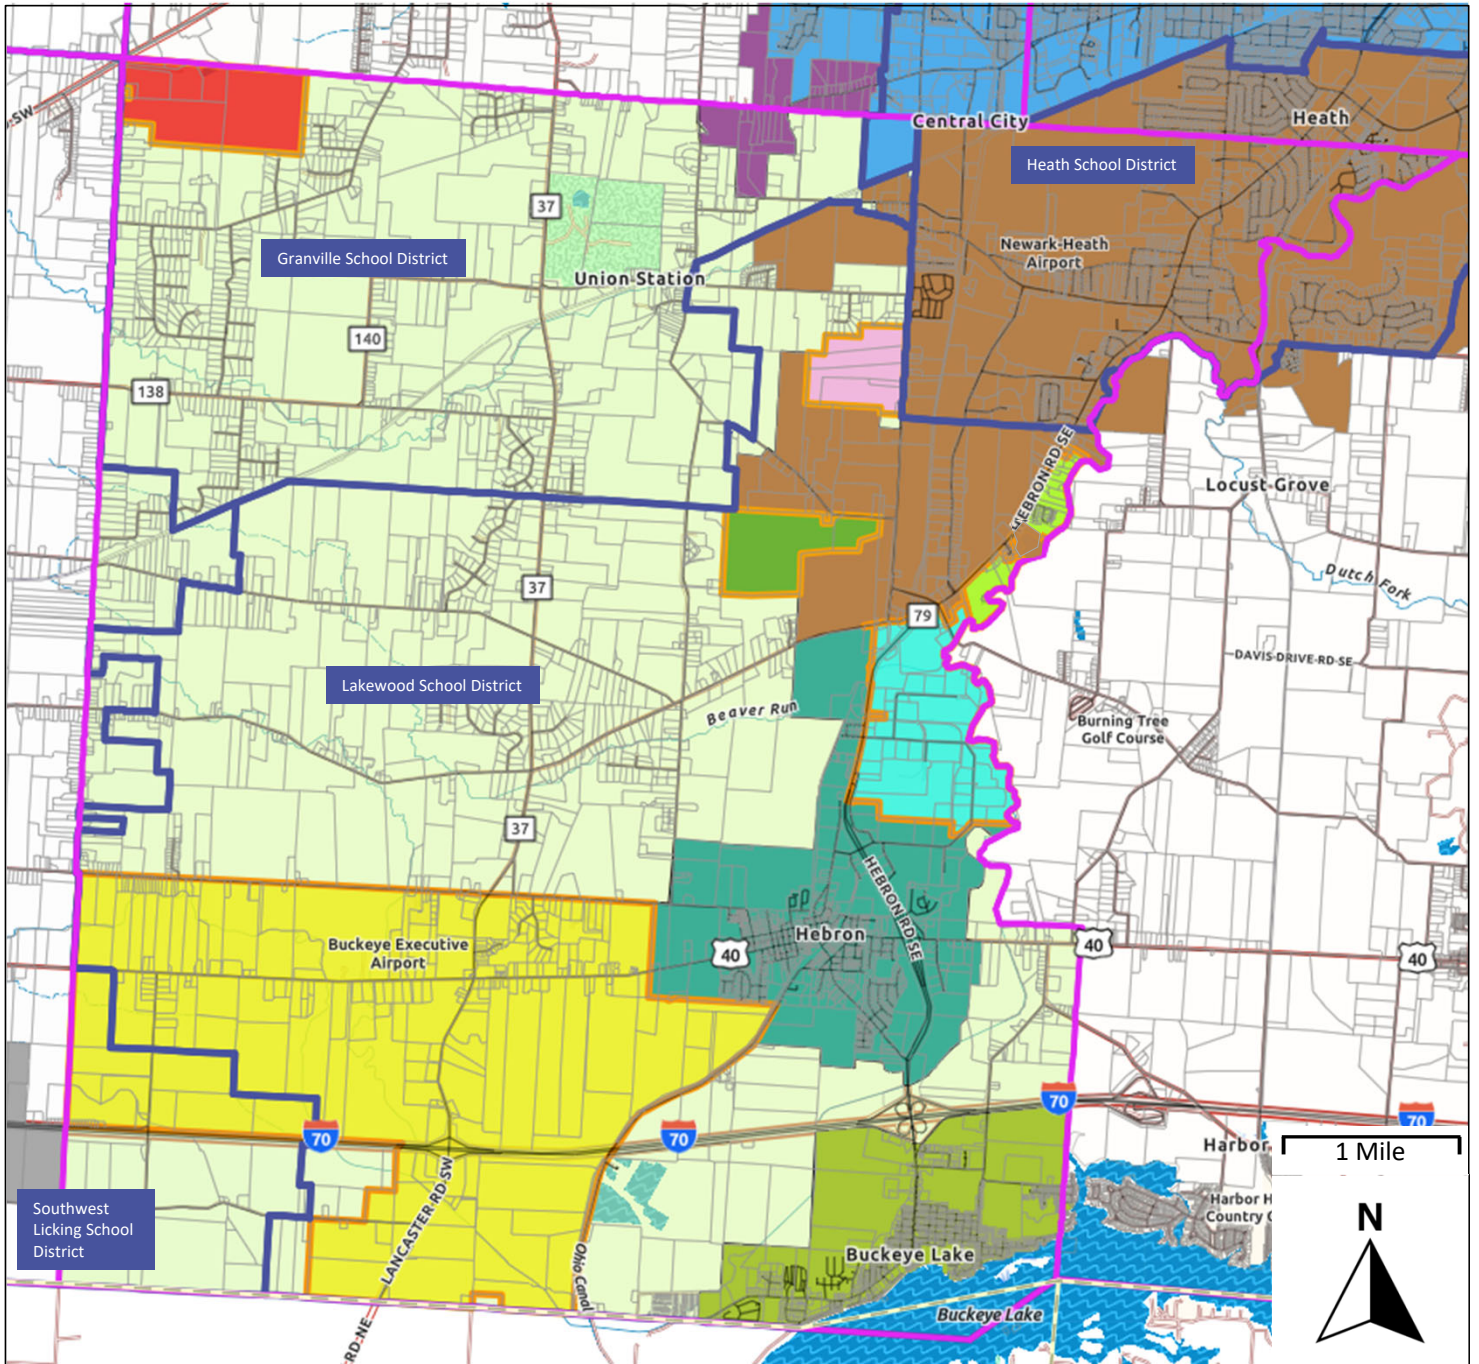

Union Township Future Land Use Overview

Communities

K E Y	 Hebron	 Granville
	 Heath	 Newark
	 Buckeye Lake	 Kirkersville
	 Township Borders  School District Borders	

Future Land Uses

 South Gateway Overlay Area	 Industrial
 Northwest Growth Area	 Commercial
 Northeast Growth Area	
 Preservation –Existing Diocese Property	
 Rural Residential	